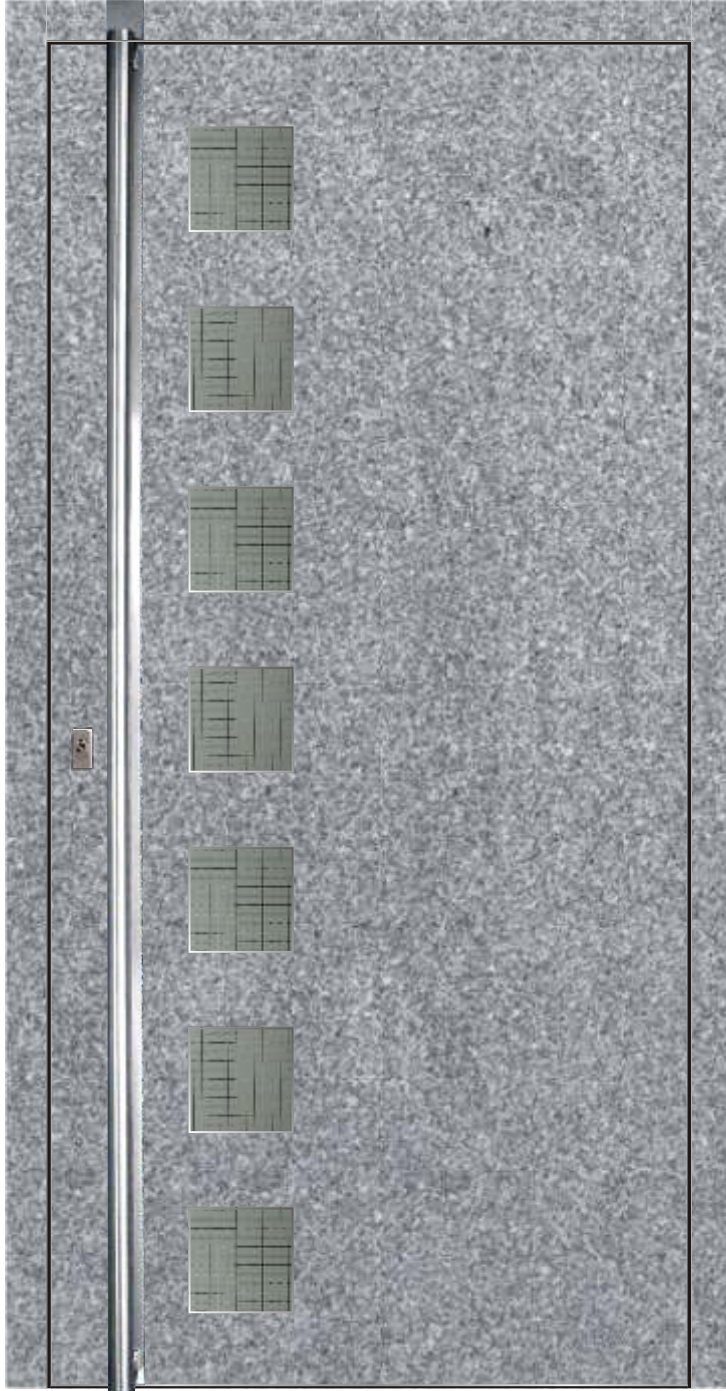

HT Pandang Light
Design 26 / glass
Pushhandle PH 20