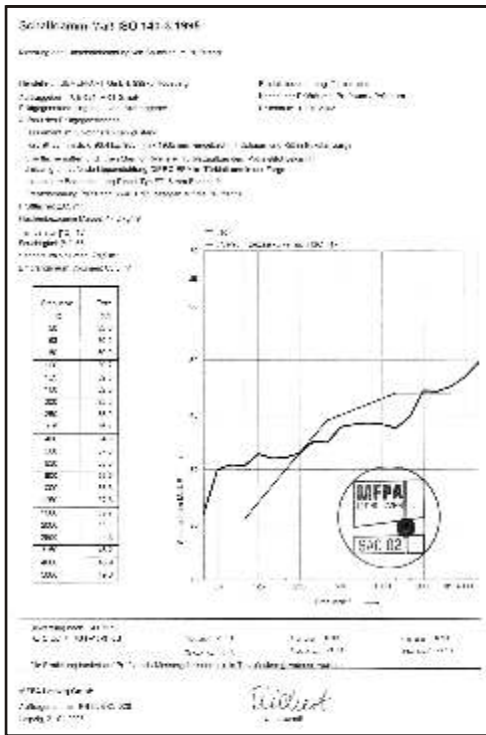

Schallschutztür - RW 40db
soundprotection door